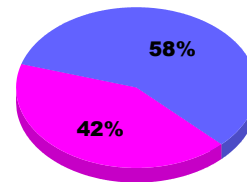

YTD Status Quo Clubs 2011-2012

Status Quo Clubs Compared to Status Quo Members

Legend: Status Quo Clubs (Cyan), Total Status Quo Members (Green)

MEMBERSHIP

Membership Results
2011-2012

Membership
2010-2011

Month	Net Memb Goal	Actual New Memb	Actual Dropped Memb	Gain/Loss of Memb	Gain/Loss of Memb
Jul/Aug/Sep		75	-89	-14	-20
Totals		75	-89	-14	-20

Membership Results 2011-2012

Goal, New, Dropped, Gain/Loss

Legend: Goal (Cyan), Actual (Green), Dropped (Yellow), Gain Loss (Magenta)

Comparison of Membership Gain/Loss

Current Year Compared to the Previous Year

Legend: Current Year (Cyan), Previous Year (Green)

Gender Comparison 2011-2012

Jul/Aug/Sep

Legend: Male (Blue), Female (Magenta)